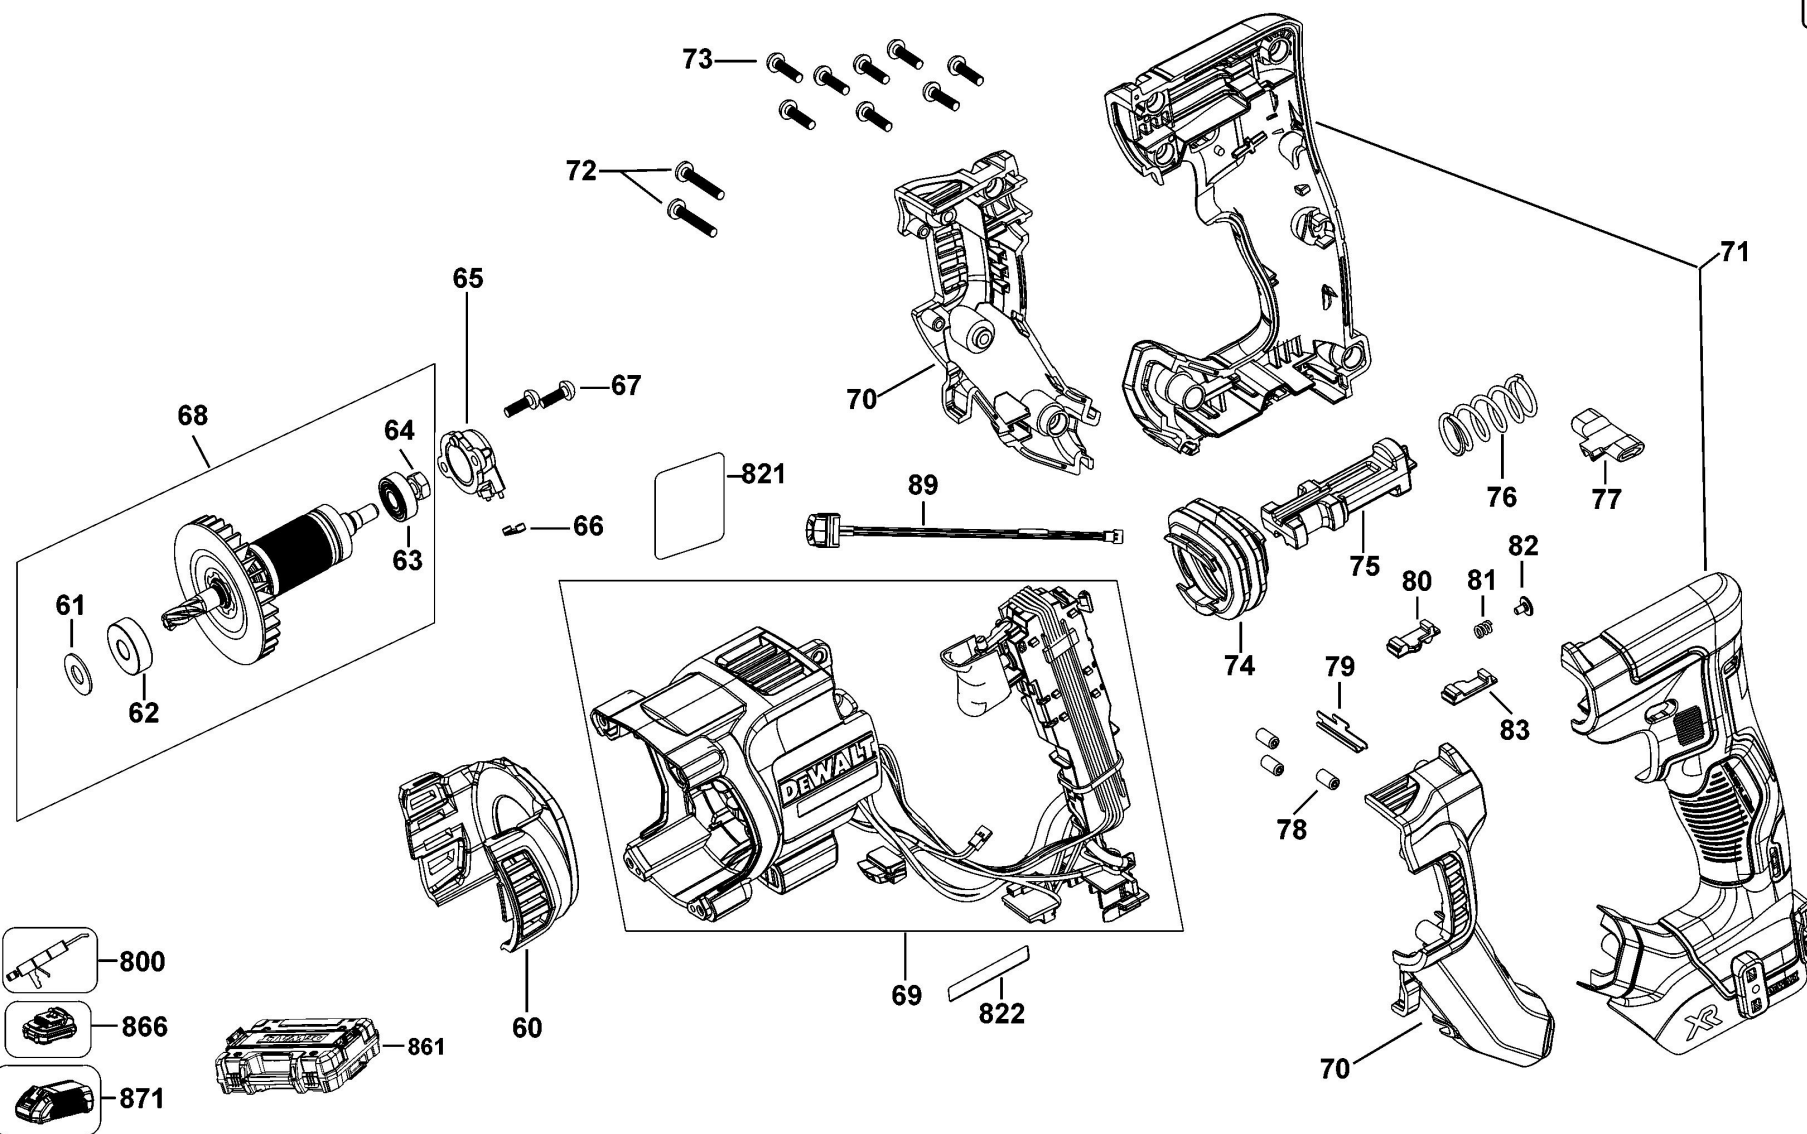

DCH283 Motor HAMMER DRILL 1

DCH263NK Handle switch sa CORDLESS HAMMER 1

Perform
&
Protect

826

©

Parts List DCH283 HAMMER DRILL 1

Item	Part Number	Qty	Part Description	General Description	Other Info	Repair Inst	Markets
1	323489-00	1	CAP			No	XJ
2	579212-00	1	RING			No	XJ
3	N910599	1	TUBE			No	XJ
4	583890-00	1	BALL			No	XJ
5	578387-00	1	WASHER			No	XJ
6	871690	1	SPRING			No	XJ
7	N564446	1	HOUSING FRONT		SDS	No	XJ
8	N152623	1	STOP			No	XJ
9	N106188	1	SPRING COMPRESSION			No	XJ
10	N106221-01	1	BELLOWS			No	XJ
11	N466949	1	HANDLE SA			No	XJ
12	N431292	1	BAR			No	XJ
13	N438439	1	INSERT			No	XJ
14	N438438	1	INSERT			No	XJ
15	N400082	1	SPRING			No	XJ
16	N094649	1	PLATE			No	XJ
17	N122099	1	BLOCK			No	XJ
18	N119679	1	SPRING			No	XJ
19	N427167	1	BELLOWS			No	XJ
20	N462963	1	END CAP			No	XJ
22	N159443	1	AXIS			No	XJ
23	N468255	1	HOUSING MOTOR			No	XJ
24	N461541	1	HOOK			No	XJ
25	N400130	1	SCREW			No	XJ
26	330019-20	4	SCREW			No	XJ
27	330019-80	15	SCREW			No	XJ
28	N445349	1	LED LIGHT			No	XJ
29	N452980	1	INDICATOR			No	XJ
30	656183-00	1	LENS			No	XJ
31	N267567	1	SELECTOR SA			No	XJ
33	N433272	1	SEAL SA			No	XJ
34	324006-15	12	SCREW			No	XJ