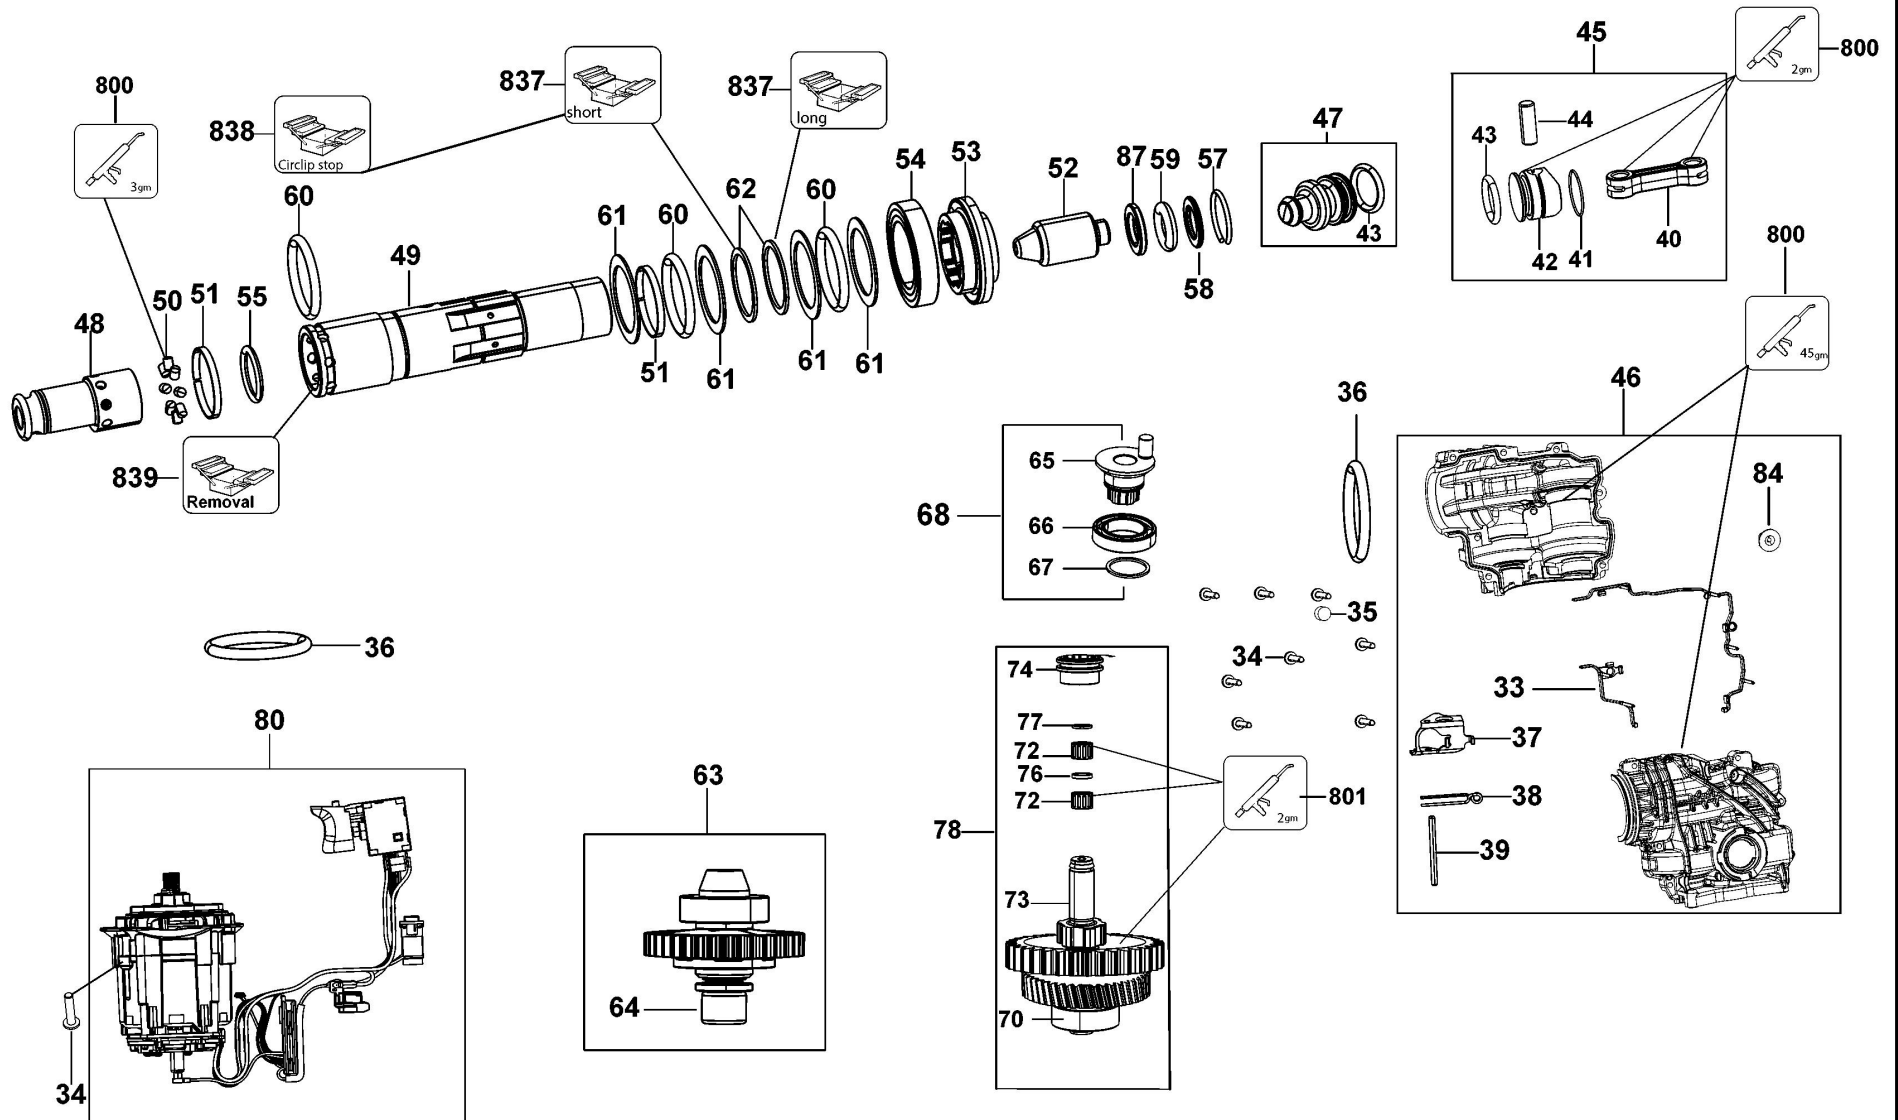

DCH283 Motor HAMMER DRILL 1

DCH263NK Handle switch sa CORDLESS HAMMER 1

Perform
&
Protect

826

©

Parts List DCH283 HAMMER DRILL 1

Item	Part Number	Qty	Part Description	General Description	Other Info	Repair Inst	Markets
1	323489-00	1	CAP			No	XJ
2	579212-00	1	RING			No	XJ
3	N910599	1	TUBE			No	XJ
4	583890-00	1	BALL			No	XJ
5	578387-00	1	WASHER			No	XJ
6	871690	1	SPRING			No	XJ
7	N564446	1	HOUSING FRONT		SDS	No	XJ
8	N152623	1	STOP			No	XJ
9	N106188	1	SPRING COMPRESSION			No	XJ
10	N106221-01	1	BELLOWS			No	XJ
11	N466949	1	HANDLE SA			No	XJ
12	N431292	1	BAR			No	XJ
13	N438439	1	INSERT			No	XJ
14	N438438	1	INSERT			No	XJ
15	N400082	1	SPRING			No	XJ
16	N094649	1	PLATE			No	XJ
17	N122099	1	BLOCK			No	XJ
18	N119679	1	SPRING			No	XJ
19	N427167	1	BELLOWS			No	XJ
20	N462963	1	END CAP			No	XJ
22	N159443	1	AXIS			No	XJ
23	N468255	1	HOUSING MOTOR			No	XJ
24	N461541	1	HOOK			No	XJ
25	N400130	1	SCREW			No	XJ
26	330019-20	4	SCREW			No	XJ
27	330019-80	15	SCREW			No	XJ
28	N445349	1	LED LIGHT			No	XJ
29	N452980	1	INDICATOR			No	XJ
30	656183-00	1	LENS			No	XJ
31	N267567	1	SELECTOR SA			No	XJ
33	N433272	1	SEAL SA			No	XJ
34	324006-15	12	SCREW			No	XJ